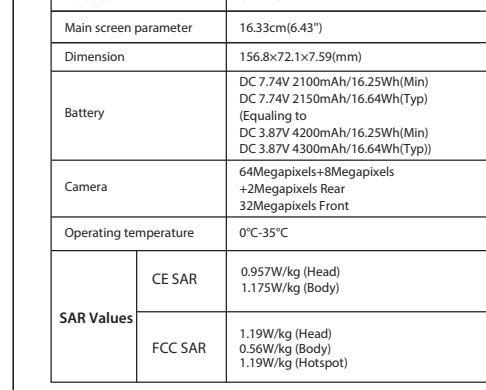

Table with 2 columns: Parameter and Value. Includes product CP1H2251, screen size, dimensions, battery, camera, and SAR values.