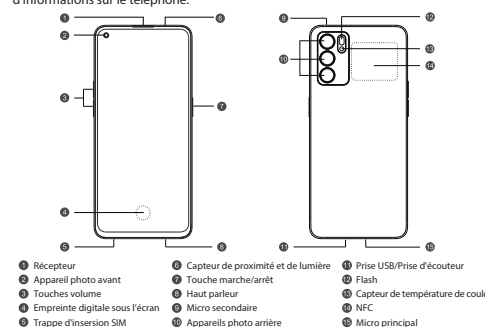

Table with 2 columns: Parameter and Value. Includes details for CP1H2251, screen size, dimensions, battery capacity, camera resolution, and SAR values.

Table with 3 columns: Radio, Frequency, Max. Output Power. Lists GSM, WCDMA, LTE FDD, LTE TDD, and 5G NR bands.

Table with 2 columns: Parameter and Value. Includes model CP1H2251, screen size, dimensions, battery, camera, and SAR values.

Table with 2 columns: Parameter and Value. Includes product CP1H2251, screen size, dimensions, battery, camera, and SAR values.

Table with 3 columns: Radio, Frequente, Max. potência de saída. Lists GSM, WCDMA, LTE FDD, LTE TDD, and 5G NR bands.