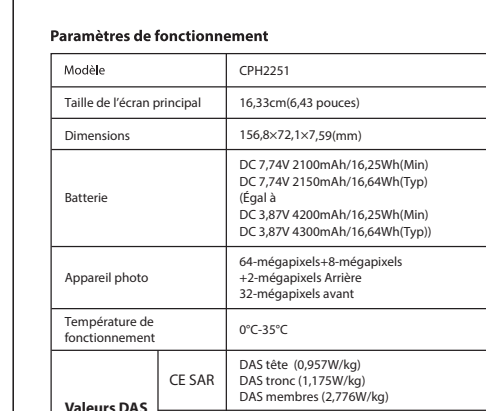

Table with 2 columns: Parameter and Value. Includes product CP1H2251, screen size, dimensions, battery, camera, and SAR values.