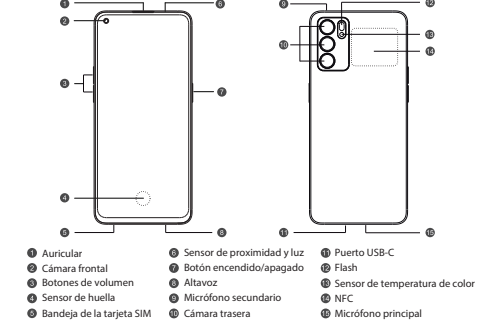

Table with 2 columns: Parameter and Value. Includes details for CP1H2251, screen size, dimensions, battery capacity, camera resolution, and SAR values.

Table with 3 columns: Radio, Frequency, Max. Output Power. Lists GSM, WCDMA, LTE FDD, LTE TDD, and 5G NR bands.

Table with 2 columns: Parameter and Value. Includes model CP1H2251, screen size, dimensions, battery, camera, and SAR values.

Table with 2 columns: Parameter and Value. Includes product CP1H2251, screen size, dimensions, battery, camera, and SAR values.

Table with 3 columns: Radio, Frequente, Max. potência de saída. Lists GSM, WCDMA, LTE FDD, LTE TDD, and 5G NR bands.